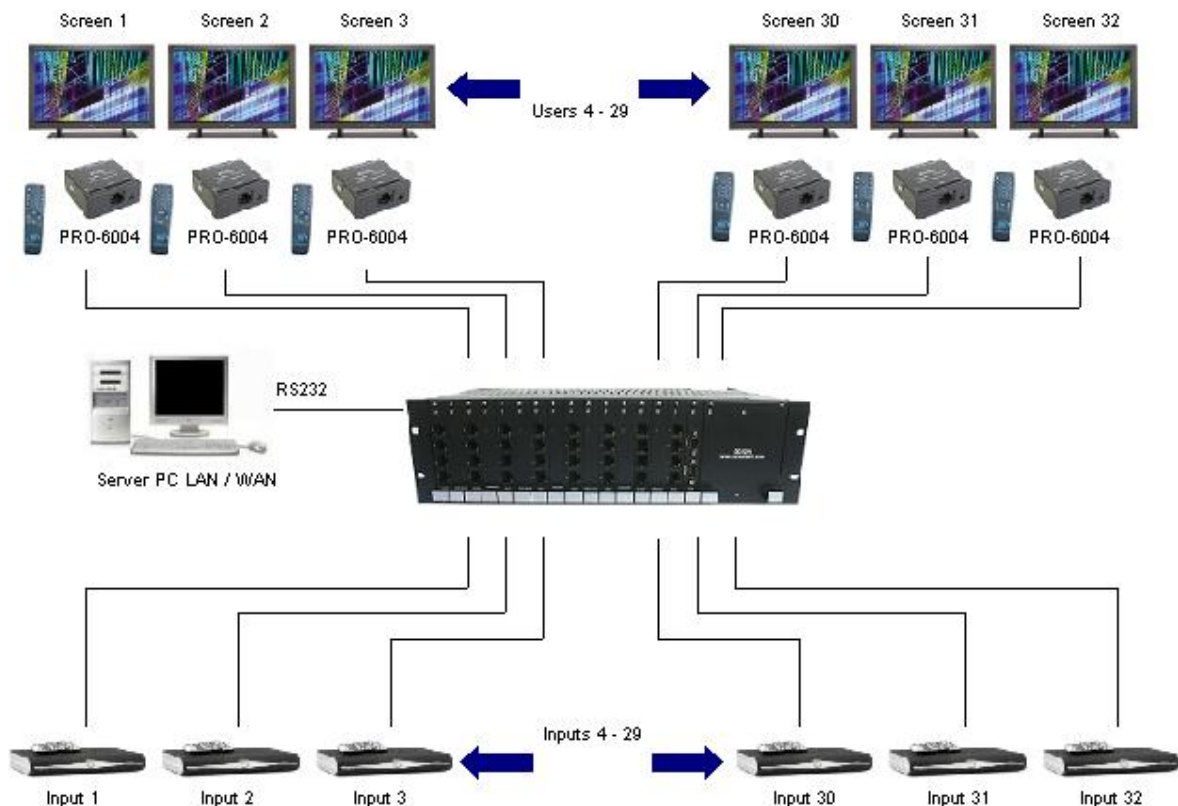

General Description

Housed in an industrial standard 19" chassis, PRO-1002 delivers high quality video, stereo audio and IR control to multiple users over CAT5e/6 cabling. Input connectors are standard RCA Phono sockets. Output connectors are RJ45 sockets for simple patching over existing infrastructure.

Installation is straightforward, typically taking less than a day to deliver television signals around a large commercial building with existing Cat5e/6 wiring infrastructure. Receivers that convert the signals back to standard video and audio outputs are available in two different formats: SCART, for simple connectivity to a television set and RCA Phono that allow connections to Plasma, Projector and other professional equipment.

Channel selection is either by means of a remote control IR handset used in conjunction with the receiver or via the user's PC screen. The latter requires a PC running web server software connected to the PRO 1002 chassis via an RS232 port. The same PC allows the system administrator to bar or force channels at individual outputs.

The PRO 1002 can be installed as a single unit supporting up to 32 users or stacked with up to 5 other units to support up to 160 users.

Users 1 to 32 have the option of controlling the signal devices attached to the PRO 1002 using the IR pass through provided as standard.

www.klicktv.co.uk