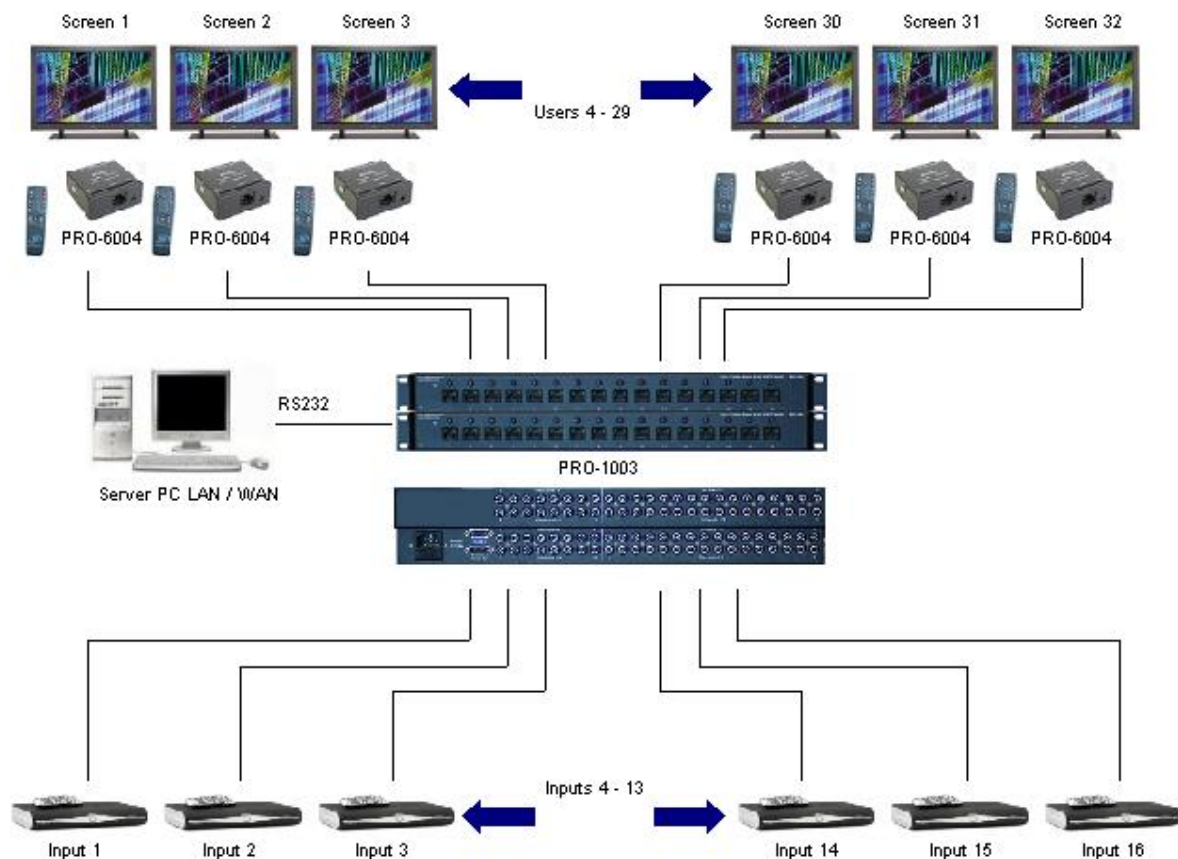

General Description

Housed in an industrial standard 19" chassis, PRO-1003 delivers high quality video, stereo audio and IR control to multiple users over CAT5e/6 cabling. Input connectors are standard RCA Phono sockets. Output connectors are RJ45 sockets for simple patching over existing infrastructure.

Installation is straightforward, typically taking less than a day to deliver television signals around a large commercial building with existing Cat5e/6 wiring infrastructure. Receivers which convert the signals back to standard video and audio outputs are available in two different formats: SCART, for simple connectivity to a television set and RCA Phono that allow connections to Plasma, Projector and other professional equipment.

Channel selection is either by means of a remote control IR handset used in conjunction with the receiver or via the user's PC screen. The latter requires a PC running web server software connected to the PRO 1003 chassis via an RS232 port. The same PC allows the system administrator to bar or force channels at individual outputs.

The PRO 1003 can be installed as a single unit supporting up to 32 users or stacked with up to 5 other units to support up to 160 users.

Users 1 to 32 have the option of controlling the signal devices attached to the PRO-1003 using the IR pass through provided as standard.

www.klicktv.co.uk