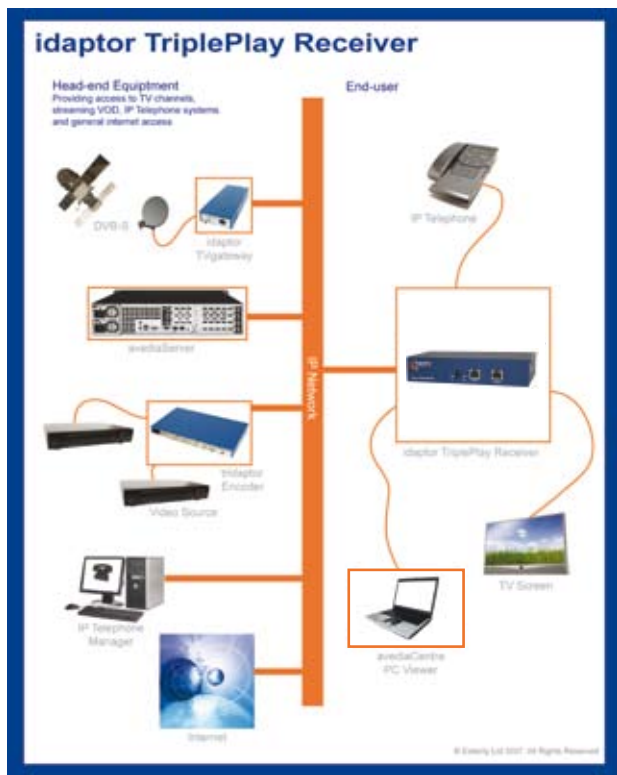

Technical Specifications

Network Interfaces

- 1 x 802.3 10/100BaseT Ethernet POE PD
- 1 x 802.3 10/100BaseT Ethernet POE PSE (Class 2)
  (POE out requires device to be POE powered)
- 1 x 802.3 10/100BaseT Ethernet

AV Output

- Composite, S-Video, RGB or Component
- PAL or NTSC formats

IR Input

- Integrated IR receiver or 3.5mm jack
- IR extender (option)
- Tethered remote control (option)

Video Decoding

- MPEG-2: main-profile, main-level, full D1 Resolution, 25 fps
- MPEG-1
- Transport or program streams/ HTTP
- Fixed and variable bitrate decoding

Audio Decoding

- MPEG-1, Layer 2

Network Protocols

- TCP, UDP, DHCP (client),
- IGMP

idaptor Triple Play Receiver with optional mounting brackets